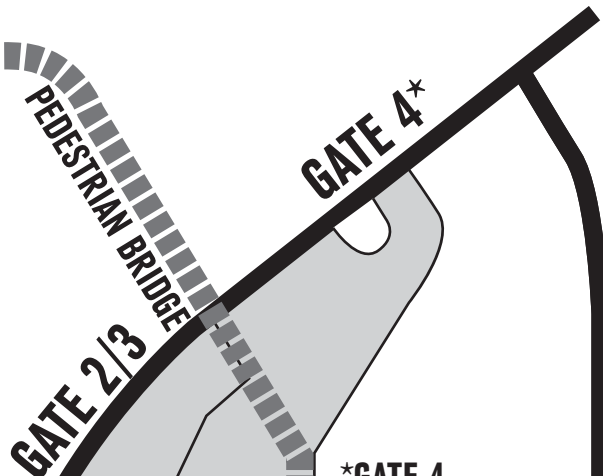

CORNHUSKER HIGHWAY

CORNHUSKER HWY
SUN VALLEY PARKWAY
SALT CREEK ROADWAY
PINNACLE BANK ARENA
UNIVERSITY OF NEBRASKA-LINCOLN
HAYMARKET DISTRICT

"O" STREET

ROSA PARKS WAY

9TH STREET
10TH STREET

-  FESTIVAL PARKING
-  ARENA PREMIUM PARKING GARAGE
-  PAID PARKING GARAGES
-  DROP OFF ONLY

LINE DR.

HAYMARKET PARK

FESTIVAL PARKING

MEMORIAL STADIUM

UNIVERSITY OF NEBRASKA-LINCOLN

SUN VALLEY PARKWAY

PINNACLE ARENA DR

R ST.
Q ST.
P ST.
O ST.

R ST.
Q ST.
P ST.
O ST.

"O" STREET

N ST. 8TH ST. 9TH ST. 10TH ST. 11TH ST. 12TH ST. 13TH ST. N ST.

FESTIVAL PARKING

-  PAID ARENA PREMIUM PARKING GARAGE
-  PAID PARKING GARAGES
-  DROP OFF ONLY
-  FESTIVAL PARKING

PINNACLE BANK ARENA

***GATE 4**
Not for public use.
Parking for dignitaries and stage party only.
Parking permit required.

ENTRANCE

PINNACLE ARENA DR