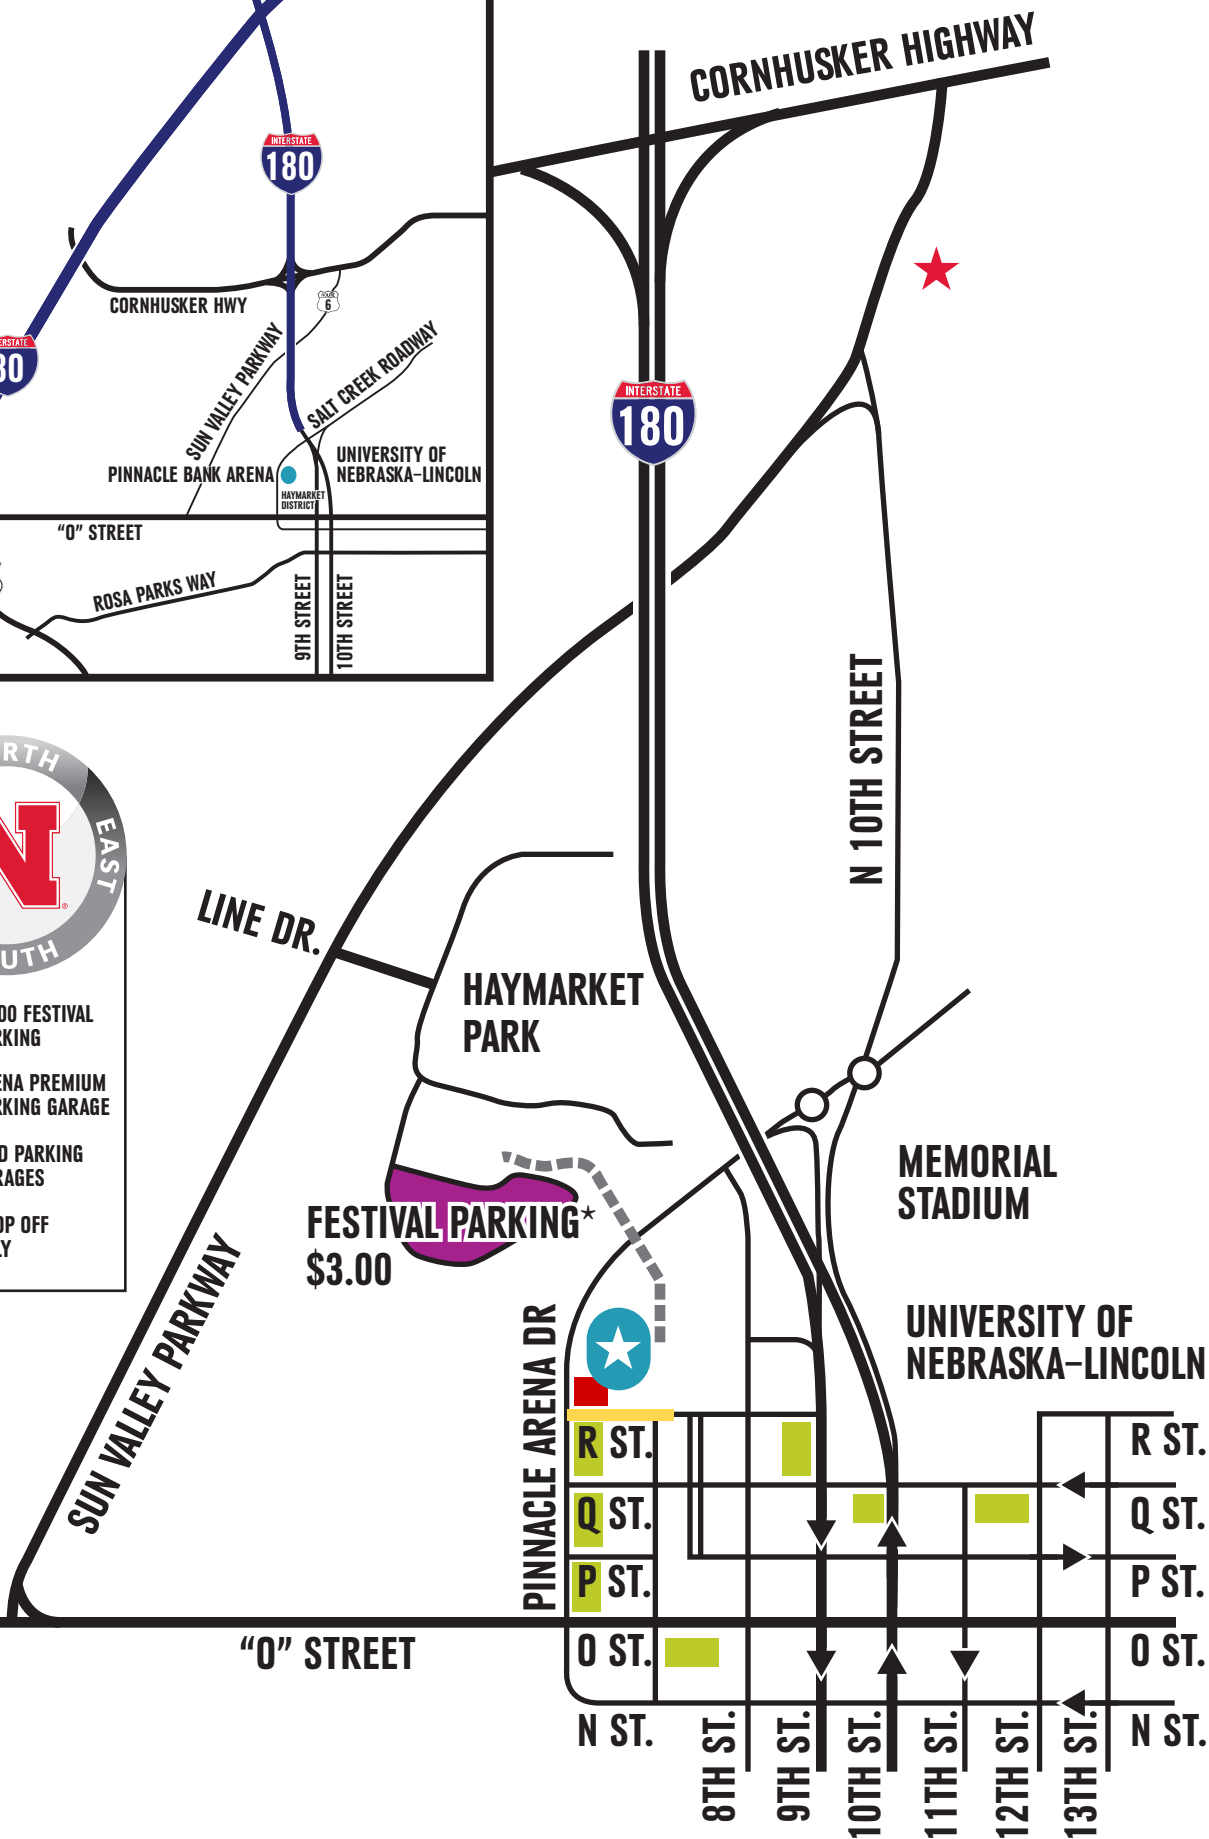

-  \$3.00 FESTIVAL PARKING
-  ARENA PREMIUM PARKING GARAGE
-  PAID PARKING GARAGES
-  DROP OFF ONLY

LINE DR.

CORNHUSKER HIGHWAY

SUN VALLEY PARKWAY

"O" STREET

HAYMARKET PARK

FESTIVAL PARKING*
\$3.00

MEMORIAL STADIUM

UNIVERSITY OF NEBRASKA-LINCOLN

PINNACLE ARENA DR

R ST.
Q ST.
P ST.
O ST.

R ST.
Q ST.
P ST.
O ST.

N ST. 8TH ST. 9TH ST. 10TH ST. 11TH ST. 12TH ST. 13TH ST. N ST.

FESTIVAL PARKING*
\$3.00

-  PAID ARENA PREMIUM PARKING GARAGE
-  PAID PARKING GARAGES
-  DROP OFF ONLY
-  \$3.00 FESTIVAL PARKING

***GATE 4**
Not for public use.
Parking for dignitaries and stage party only.
Parking permit required.