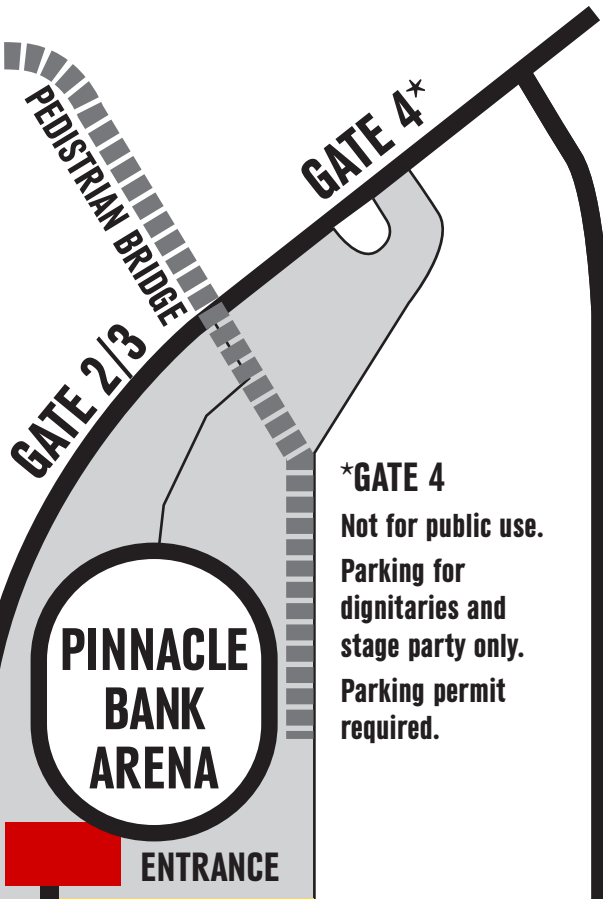

-  \$3.00 FESTIVAL PARKING
-  ARENA PREMIUM PARKING GARAGE
-  PAID PARKING GARAGES
-  DROP OFF ONLY

LINE DR.

CORNHUSKER HIGHWAY

SUN VALLEY PARKWAY

"O" STREET

HAYMARKET PARK

FESTIVAL PARKING*
\$3.00

MEMORIAL STADIUM

UNIVERSITY OF NEBRASKA-LINCOLN

PINNACLE ARENA DR

R ST.
Q ST.
P ST.
O ST.

R ST.
Q ST.
P ST.
O ST.

N ST. 8TH ST. 9TH ST. 10TH ST. 11TH ST. 12TH ST. 13TH ST. N ST.

FESTIVAL PARKING*
\$3.00

-  PAID ARENA PREMIUM PARKING GARAGE
-  PAID PARKING GARAGES
-  DROP OFF ONLY
-  \$3.00 FESTIVAL PARKING

***GATE 4**
Not for public use.
Parking for dignitaries and stage party only.
Parking permit required.